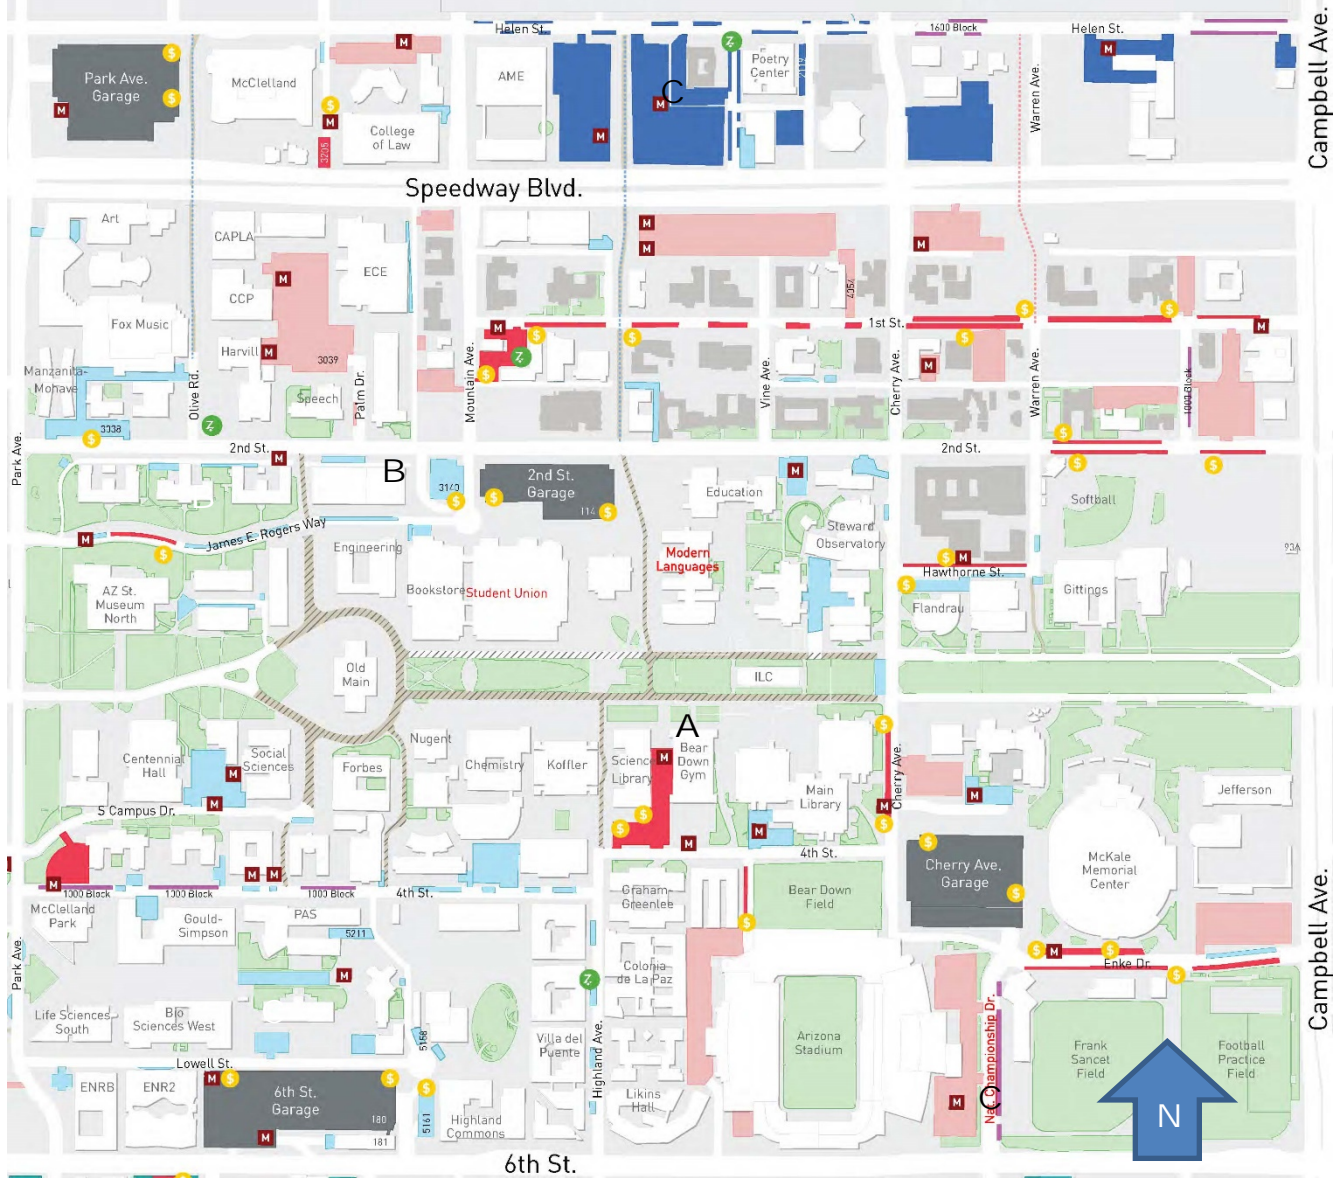

EVENTS SCHEDULE AND LOCATIONS:

8:00 – 9:00 am

- ✓ Registration
- ✓ Spec Check

Modern Languages West Entrance
Event Locations

9:00am – 11:30am

Design Testing*

Remember to bring your Engineering Design Notebooks!

Parents and families members please come and support!

Note to parents and MESA advisors: chaperones must accompany students for the duration of the event.

THE UNIVERSITY OF ARIZONA.

Southern Region Design Day

Saturday, February 17, 2018

8:00 am to 1:30 pm

- A – Modern Languages
- B – Bus Drop-Off
- C – Bus Parking

Parking available in garages and surface lots unless otherwise noted on day of event.

PARKING

- | | |
|--|---|
| <ul style="list-style-type: none"> ■ Zone 1 ■ South Of 6th St. Lots ■ Misc Lots: SV, Loading, Disabled ■ Lot Specific Permit Parking ■ Street Specific Permit Parking ■ Metered Parking ■ Parking Garages | <ul style="list-style-type: none"> M Motorcycle Parking \$ Pay Station Z Zipcar - Car Share Bike/Pedestrian Underpass Pedestrian Underpass Only / Bike Paths / No Car Access |
|--|---|