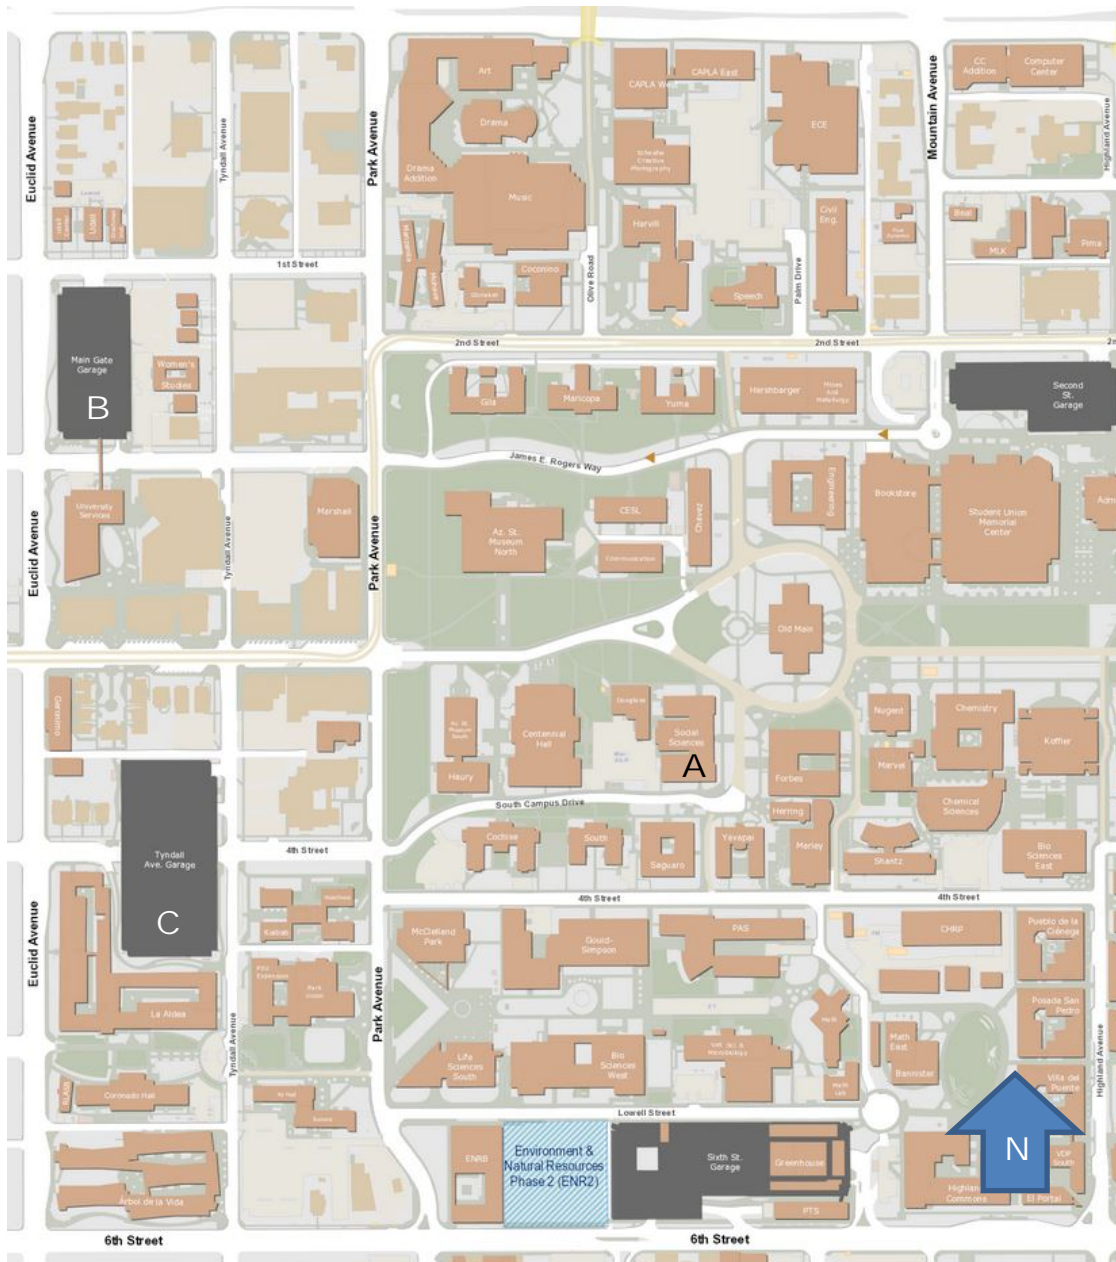

Parents and families members please come and support!

Note to parents and MESA advisors: chaperones must accompany students for the duration of the event.

Southern Region Design Day

Saturday, February 4, 2017

8:00 am to 1:30 pm

- A – Social Sciences
- B – Main Gate Garage
- C – Tyndall Garage

More information on parking can be found at www.parking.arizona.edu

* Please observe all campus parking restrictions. MESA will not be responsible for any fees incurred due to parking violations. Free parking is subject to change.